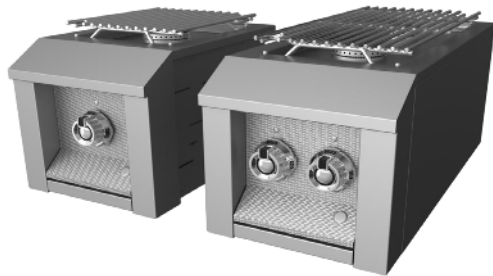

- Single or double side sealed burner(s) configurations
- Double side burners: 20,000 Btu/hour front burner and 10,000 Btu/hour rear burner
- Single side burner: 20,000 Btu/hour sealed burner
- Stainless steel rod grate
- Sealed burner bowl with drain tube
- Electronic ignition system with re-ignition capability
- LED lighting on front control panel

SIDE BURNERS

Model	Description	Finish	MSRP	UMRP
AEB121	Single Side Burner, Built-in, 12"	SS	$1,149.00	$1,049.00
AEB122	Double Side Burner, Built-in, 12"	SS	$1,469.00	$1,339.00
Color	Side Burner (See Chart for - xx Color Acronym)		+$179	+$159

ACCESSORIES

AGBCK-NG	Conversion Kit, Side Burner, NG		$119.00	$99.00
AGBCK-LP	Conversion Kit, Side Burner, LP		$80.00	$72.00
SINGLE SIDE BURNER HI ALT KIT	High Altitude Kit for Single Side Burner		$17.00	$17.00
DOUBLE SIDE BURNER HI ALT KIT	High Altitude Kit for Double Side Burner		$26.00	$26.00

** Kits are specific to individual grill model number, gas type and altitude. Contact customer service for specific kit number.

Color finishes other than stainless steel (ss) are special order items and cannot be cancelled or returned