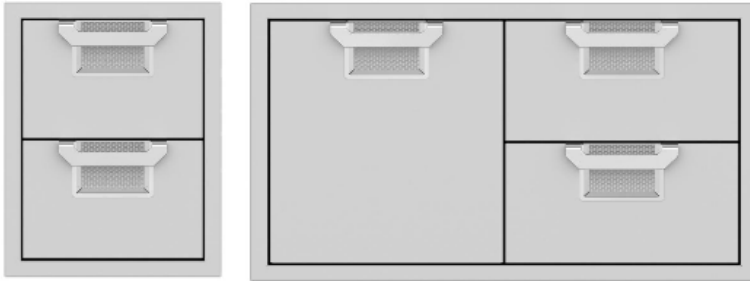

ASPIRE BY HESTAN

- Heavy gauge welded body construction
- Recessed Marquise™ accented panels with commercial grade handles
- Robust door hinges with alignment adjustability

ACCESS DOORS/ DRAWER + STORAGE DOORS/ PAPER TOWEL DISPENSER/ COUNTERTOP TRASH CHUTE

Model	Description	Finish	MSRP	UMRP
AEADL18	Single Access Door, Hinge Left, 18"	SS	$429.00	$389.00
AEADR18	Single Access Door, Hinge Right, 18"	SS	$429.00	$389.00
AEADL24	Single Access Door, Hinge Left, 24"	SS	$459.00	$419.00
AEADR24	Single Access Door, Hinge Right, 24"	SS	$459.00	$419.00
Color	Single Access Door (See Chart for - xx Color Acronym)		+$139	+$119
AEAD30	Double Access Doors, 30"	SS	$649.00	$599.00
AEAD36	Double Access Doors, 36"	SS	$749.00	$679.00
AEAD42	Double Access Doors, 42"	SS	$859.00	$779.00
AESDR30	30" Double Drawer and Storage Door Combination, Marquise Front Panels; Left Side holds slide out for LP Tank or Trash Receptacle; Right Side is Two Drawer Storage	SS	$1,369.00	$1,239.00
AESDR36	36" Double Drawer and Storage Door Combination, Marquise Front Panels; Left Side holds slide out for LP Tank or Trash Receptacle; Right Side is Two Drawer Storage	SS	$1,669.00	$1,519.00
AESDR42	42" Double Drawer and Storage Door Combination, Marquise Front Panels; Left Side holds slide out for LP Tank or Trash Receptacle; Right Side is Two Drawer Storage	SS	$1,749.00	$1,589.00
AEDR16	Double Drawers, 16"	SS	$999.00	$899.00
Color	Double Access Door (See Chart for - xx Color Acronym)		+$259	+$239
AETRC20	Trash Storage Drawer, 20"	SS	$1,139.00	$1,039.00
AEPTD16	Paper Towel Dispenser, 16"	SS	$439.00	$399.00
Color	Trash Storage and Paper Towel (see chart for -XX color acronym)		+ $139	+ $119
AGTC	Countertop Trash Chute with Cutting Board, Marquise		$529.00	$479.00

Color finishes other than stainless steel (ss) are special order items and cannot be cancelled or returned