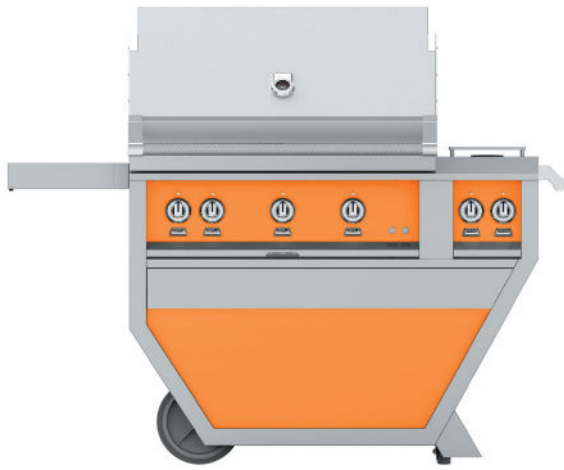

36" DELUXE GRILLS

36" Grill on Citra Deluxe Cart with Double Side Burner

- Available in 30", 36" and 42" grill widths (not including side burner or worktop)
- 12" built-in double side burners or stainless steel worktop
- Marquise™ accented side cart handle and commercial end caps
- Flip-down front panel with commercial grade handle for access to gas tank and pullout drawer
- Interior pullout drawer to store grilling tools
- Standard pullout tray for LP gas tank
- Extra-large gray front wheels and commercial grade gray casters with 360 degrees of maneuverability for the smoothest cart movement

COLOR CHOICES

TIN ROOF (BURGUNDY) BG	MATADOR (RED) RD	CITRA (ORANGE) OR	SOL (YELLOW) YW	GROVE (GREEN) GR	PACIFIC FOG (DARK GRAY) GG
BORA BORA (TURQUOISE) TQ	PRINCE (BLUE) BU	LUSH (PURPLE) PP	STEALTH (BLACK) BK	FROTH (WHITE) WH	STAINLESS STEEL (STANDARD) N/A

GRILLS*

Model	Description	MSRP	UMRP
GABR36CX2	36" Grill, (3) Trellis, Rotisserie, Deluxe Cart	$14,089.00	$12,779.00
GMBR36CX2	36" Grill, (2) Trellis, (1) Sear, Rotisserie, Deluxe Cart	$14,259.00	$12,939.00
GGBR36CX2	36" Grill, (3) Sear, Rotisserie, Deluxe Cart	$14,769.00	$13,399.00
Color	Grill, Deluxe Cart, Color Charge, 36" for CX2 models only (see chart for -XX color acronym)	+ $1,459	+ $1,329

Add (NG) Natural Gas or (LP) liquid Propane to the end of model number

Color finishes other than stainless steel (ss) are special order items and cannot be cancelled or returned