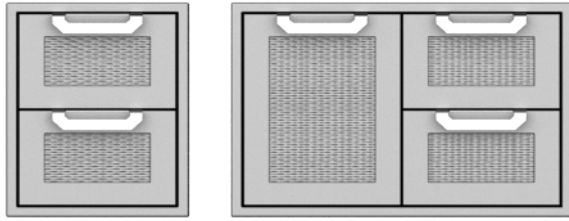

STORAGE AND CLEAN UP

COLOR CHOICES

TIN ROOF (BURGUNDY) BG	MATADOR (RED) RD	CITRA (ORANGE) OR
BORA BORA (TURQUOISE) TQ	PRINCE (BLUE) BU	LUSH (PURPLE) PP
SOL (YELLOW) YW	GROVE (GREEN) GR	PACIFIC FOG (DARK GRAY) GG
STEALTH (BLACK) BK	FROTH (WHITE) WH	STAINLESS STEEL (STANDARD) N/A

- Heavy gauge welded body construction
- Recessed Marquise™ accented panels with commercial grade handles
- Soft close door hinges with alignment adjustability

SINGLE ACCESS DOORS*

Model	Description	MSRP	UMRP
AGADL18	Single Access Door, Hinge Left, Marquise, 18"	$639.00	$579.00
AGADR18	Single Access Door, Hinge Right, Marquise, 18"	$639.00	$579.00
AGADL24	Single Access Door, Hinge Left, Marquise, 24"	$709.00	$649.00
AGADR24	Single Access Door, Hinge Right, Marquise, 24"	$709.00	$649.00
Color	Single Access Door, Color Charge, 18" or 24" (see chart for -XX color acronym)	+ $239	+ $219

DOUBLE ACCESS AND STORAGE DOORS*

AGAD30	Double Access Doors, Marquise, 30"	$879.00	$799.00
AGAD36	Double Access Doors, Marquise, 36"	$949.00	$859.00
AGAD42	Double Access Doors, Marquise, 42"	$1,029.00	$929.00
AGSD30	30" Double Door Storage Cabinet, Marquise Front Panels; Left Side holds slide out for LP Tank or Trash Receptacle; Right Side is Enclosed w/ Adjustable Wire Shelf	$1,629.00	$1,479.00
AGSD36	36" Double Door Storage Cabinet, Marquise Front Panels; Left Side holds slide out for LP Tank or Trash Receptacle; Right Side is Enclosed w/ Adjustable Wire Shelf	$1,789.00	$1,619.00
AGSD42	42" Double Door Storage Cabinet, Marquise Front Panels; Left Side holds slide out for LP Tank or Trash Receptacle; Right Side is Enclosed w/ Adjustable Wire Shelf	$1,949.00	$1,769.00
Color	Double Access or Storage Doors, Color Charge, 30", 36", or 42" (see chart for -XX color acronym)	+ $459	+ $419

SINGLE STORAGE DRAWERS

AGSR30	Single Storage Drawer, 30" SS ONLY	$1,079.00	$979.00
AGSR36	Single Storage Drawer, 36" SS ONLY	$1,149.00	$1,049.00
Color	Single Drawer (see chart for -XX color acronym)	+ $239	+ $219

DOUBLE DRAWERS*

AGDR16	Double Drawers, Marquise, 16"	$1,389.00	$1,259.00
Color	Double Drawers, Color Charge, 16" (see chart for -XX color acronym)	+ $239	+ $219

Color finishes other than stainless steel (ss) are special order items and cannot be cancelled or returned