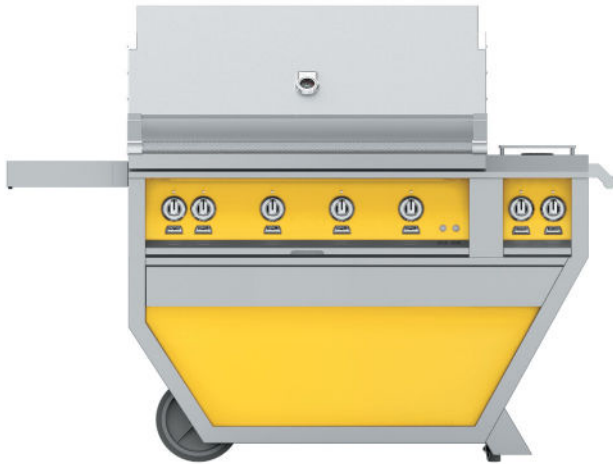

42" DELUXE GRILLS

42" Grill on Citra Deluxe Cart
with Double Side Burner

- Available in 30", 36" and 42" grill widths (not including side burner or worktop)
- 12" built-in double side burners or stainless steel worktop
- Marquise™ accented side cart handle and commercial end caps
- Flip-down front panel with commercial grade handle for access to gas tank and pullout drawer
- Interior pullout drawer to store grilling tools
- Standard pullout tray for LP gas tank
- Extra-large gray front wheels and commercial grade gray casters with 360 degrees of maneuverability for the smoothest cart movement

COLOR CHOICES

TIN ROOF (BURGUNDY) BG	MATADOR (RED) RD	CITRA (ORANGE) OR	SOL (YELLOW) YW	GROVE (GREEN) GR	PACIFIC FOG (DARK GRAY) GG
BORA BORA (TURQUOISE) TQ	PRINCE (BLUE) BU	LUSH (PURPLE) PP	STEALTH (BLACK) BK	FROTH (WHITE) WH	STAINLESS STEEL (STANDARD) N/A

GRILLS

Model	Description	MSRP	UMRP
GABR42CX2	42" Grill, (4) Trellis, Rotisserie, Deluxe Cart	$15,119.00	$13,709.00
GMBR42CX2	42" Grill, (3) Trellis, (1) Sear, Rotisserie, Deluxe Cart	$15,289.00	$13,859.00
GGBR42CX2	42" Grill, (4) Sear, Rotisserie, Deluxe Cart	$15,799.00	$14,329.00
Color	Grill, Deluxe Cart, Color Charge, 42" for CX2 models only (see chart for -XX color acronym)	+ $1,649	+ $1,489

Add (NG) Natural Gas or (LP) liquid Propane to the end of model number
Color finishes other than stainless steel (ss) are special order items and cannot be cancelled or returned