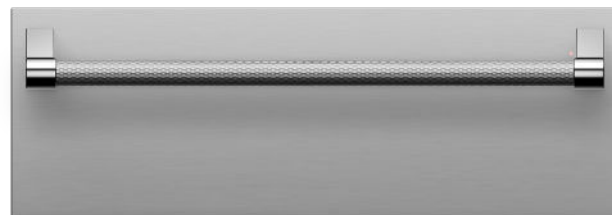

WARMING DRAWER

- Features a digital control with four preset temperature options (ranging from 100 degrees to 200 degrees) and 15 time intervals, for flexibility and ease of use.
- Quiet convection fan for perfectly even temperature control.
- Exterior power indicator light helps you visibly see when the power is on.
- Stainless steel interior for bright finish, longevity and easy clean up.
- Halogen lit interior provides better visibility to items.
- Full extension soft-close drawer mechanism provides smooth, effortless operation and is removable for cleaning. Load capacity is 80 lbs. [36kg]
- 2.3 Cu. Ft. of total interior space.
- Suitable for outdoor and indoor installations
- Slow cooking function is ideal for cooking meats until tender.

COLOR CHOICES

TIN ROOF (BURGUNDY) BG	MATADOR (RED) RD	CITRA (ORANGE) OR	SOL (YELLOW) YW	GROVE (GREEN) GR	PACIFIC FOG (DARK GRAY) GG
BORA BORA (TURQUOISE) TQ	PRINCE (BLUE) BU	LUSH (PURPLE) PP	STEALTH (BLACK) BK	FROTH (WHITE) WH	STAINLESS STEEL (STANDARD) N/A

POWER BURNER

Model	Description	MSRP	UMRP
GWD30	30" Warming Drawer	$2,829.00	$2,569.00
GWD30-COLOR		$3,049.00	$2,769.00
GWD30-OV		$2,689.00	$2,439.00

Color finishes other than stainless steel (ss) are special order items and cannot be cancelled or returned