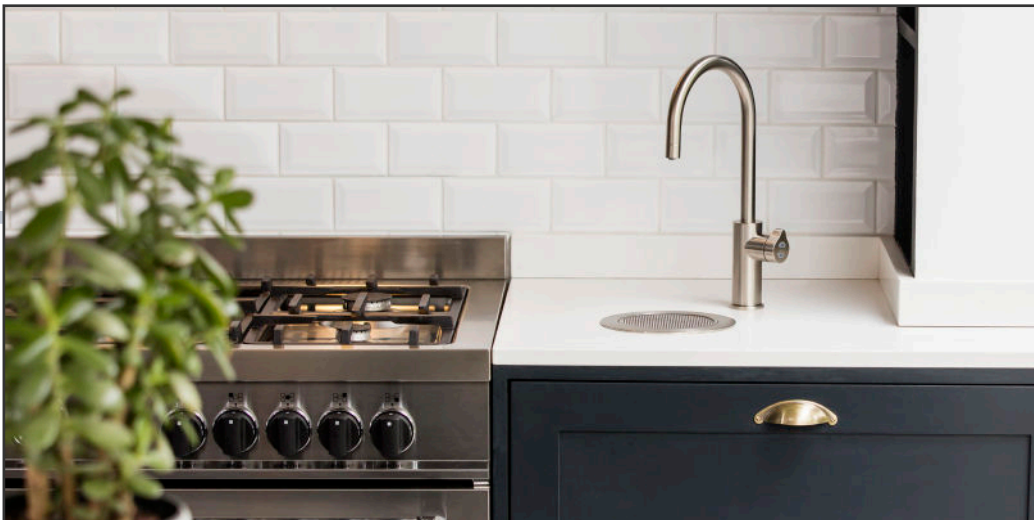

HYDROTAP PRODUCT SELECTOR

Effective January 1, 2024 v. 24.0

www.milestonedist.com

OFFICES

DALLAS

2615 East Belt Line Road
Carrollton, Texas 75006
Ph. 877.644.0414

TEMPE

1221 W. Warner Rd. Suite 102,
Tempe, Arizona 85284
Ph. 877.644.0414

SAN FRANCISCO

235 Kansas St.
San Francisco 94103

WAREHOUSE

TEMPE

Freeport Logistics, Inc.
4625 N 45th Ave.
Phoenix, AZ 85031

CHICAGO

Lakeview Appliance Dist.
2600 Elmhurst Road
Elk Grove Village, IL. 60007

LIVERMORE

6755 Brisa Street,
Livermore, CA 94550