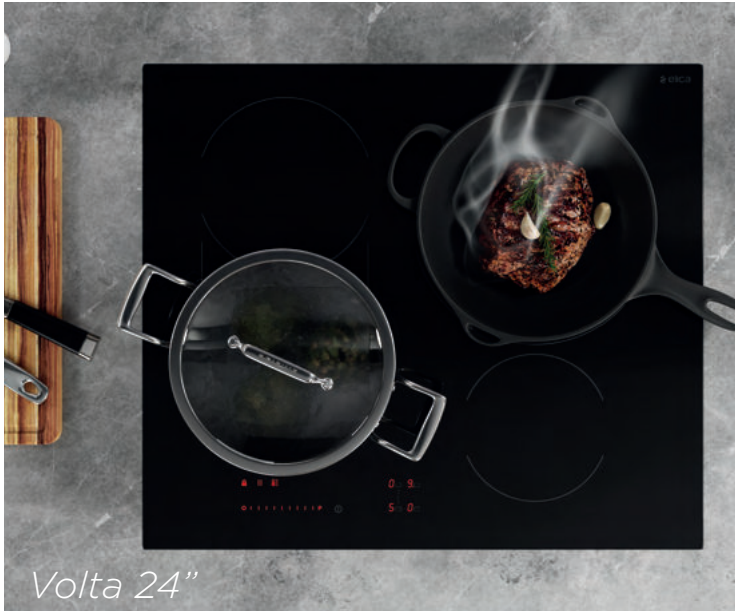

Volta 24"

INDUCTION COOKING

VOLTA

Introducing Volta, a line of powerful cooktops equipped with top-end induction technology, ensuring precise and efficient cooking like never before.

The modern design showcases a luxurious black glass surface and electronic side touch controls, allowing it to seamlessly blend style and functionality.

Available in three convenient widths - 24", 30", and 36"