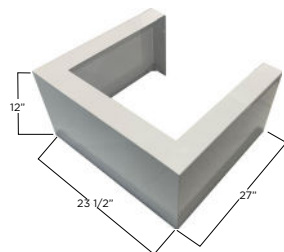

HPS5323W Shown

HPS5323W Shown

MODEL NUMBER	DESCRIPTION	MODELS USED WITH	
		WASHERS	DRYERS
HPS5323W	Pedestal Drawer w/ Shelf, Fits Classic only, White	W2084W	T208VW
			T208CW
			T208HW

MODEL NUMBER	DESCRIPTION	MODELS USED WITH	
		WASHERS	DRYERS
HPS5000W	Pedestal Riser (12"), Fits Classic only, White	W2084W	T208VW
			T208CW
			T208HW

MODEL NUMBER	DESCRIPTION	MODELS USED WITH	
		WASHERS	DRYERS
HPS6324W	Pedestal Riser (12"), Fits Logic or Style, White	W4114CW	T411VDW
		W6124XW	T411HSW
			T611VUW

MODEL NUMBER	DESCRIPTION	MODELS USED WITH	
		WASHERS	DRYERS
HPS6324T	Pedestal Riser (12"), Fits Logic only, Titanium	W4114CT	T411VDT