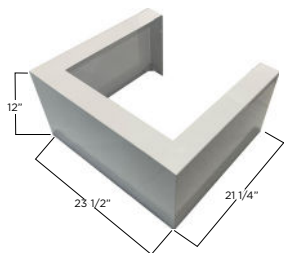

HPS5323W Shown

HPS5323W Shown

MODEL NUMBER	DESCRIPTION	MODELS USED WITH	
		WASHERS	DRYERS
HPS5323W	Pedestal Drawer w/ Shelf, Fits Classic only, White	W2084W	T208VW
			T208CW
			T208HW

MODEL NUMBER	DESCRIPTION	MODELS USED WITH	
		WASHERS	DRYERS
HPS5000W	Pedestal Riser (12"), Fits Classic only, White	W2084W	T208VW
			T208CW
			T208HW

MODEL NUMBER	DESCRIPTION	MODELS USED WITH	
		WASHERS	DRYERS
HPS6324W	Pedestal Riser (12"), Fits Logic or Style, White	W4114CW	T411VDW
		W6124XW	T411HSW
			T611VUW

MODEL NUMBER	DESCRIPTION	MODELS USED WITH	
		WASHERS	DRYERS
HPS6324T	Pedestal Riser (12"), Fits Logic only, Titanium	W4114CT	T411VDT