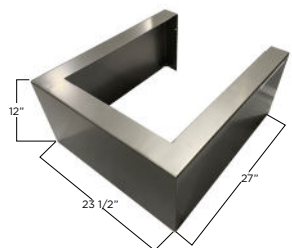

HPS5323W Shown

HPS5323W Shown

MODEL NUMBER	DESCRIPTION	MODELS USED WITH	
		WASHERS	DRYERS
HPS5323W	Pedestal Drawer w/ Shelf, Fits Classic only, White	W2084W	T208VW
			T208CW
			T208HW

MODEL NUMBER	DESCRIPTION	MODELS USED WITH	
		WASHERS	DRYERS
HPS5000W	Pedestal Riser (12"), Fits Classic only, White	W2084W	T208VW
			T208CW
			T208HW

MODEL NUMBER	DESCRIPTION	MODELS USED WITH	
		WASHERS	DRYERS
HPS6324W	Pedestal Riser (12"), Fits Logic or Style, White	W4114CW	T411VDW
		W6124XW	T411HSW
			T611VUW

MODEL NUMBER	DESCRIPTION	MODELS USED WITH	
		WASHERS	DRYERS
HPS6324T	Pedestal Riser (12"), Fits Logic only, Titanium	W4114CT	T411VDT