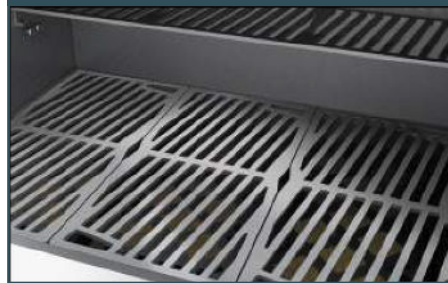

## CHARCOAL TRAY

This accessory offers the best of both grilling world- easily lighting lump coal, briquettes or wood chips.

## HORIZON HOOD

Spring assisted hinge system allows hood to easily open and will hold at any desired height. Motion-activated Halogen Stadium Lights™.

## DIAMOND CUT GRATES

Flippable ultra heavy-duty 5/16" stainless steel lasered grates create a superior grilling surface with even heat distribution.